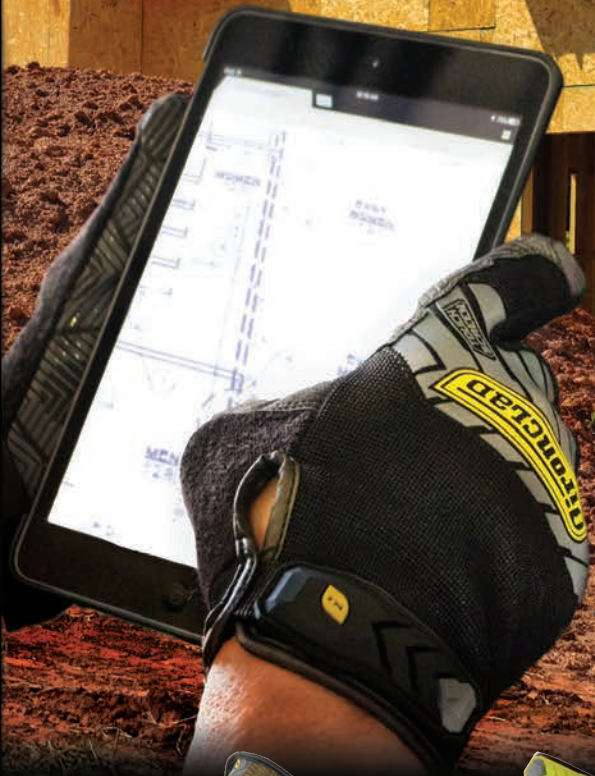

IEX-MPLG

Pro Leather

IEX-MIGL

Impact Leather

TAKE
COMMAND™

INTRODUCING
18 NEW
TOUCHSCREEN
WORK GLOVES

UTILITY

HI-VIZ

GRIP

LEATHER

COLD

THE ALL NEW TOUCHSCREEN COMMAND SERIES.
DEMAND THE BEST. DEMAND IRONCLAD.

20 YEARS
OF GROUND-BREAKING GLOVE INNOVATION

LEARN MORE AT: IRONCLAD.com